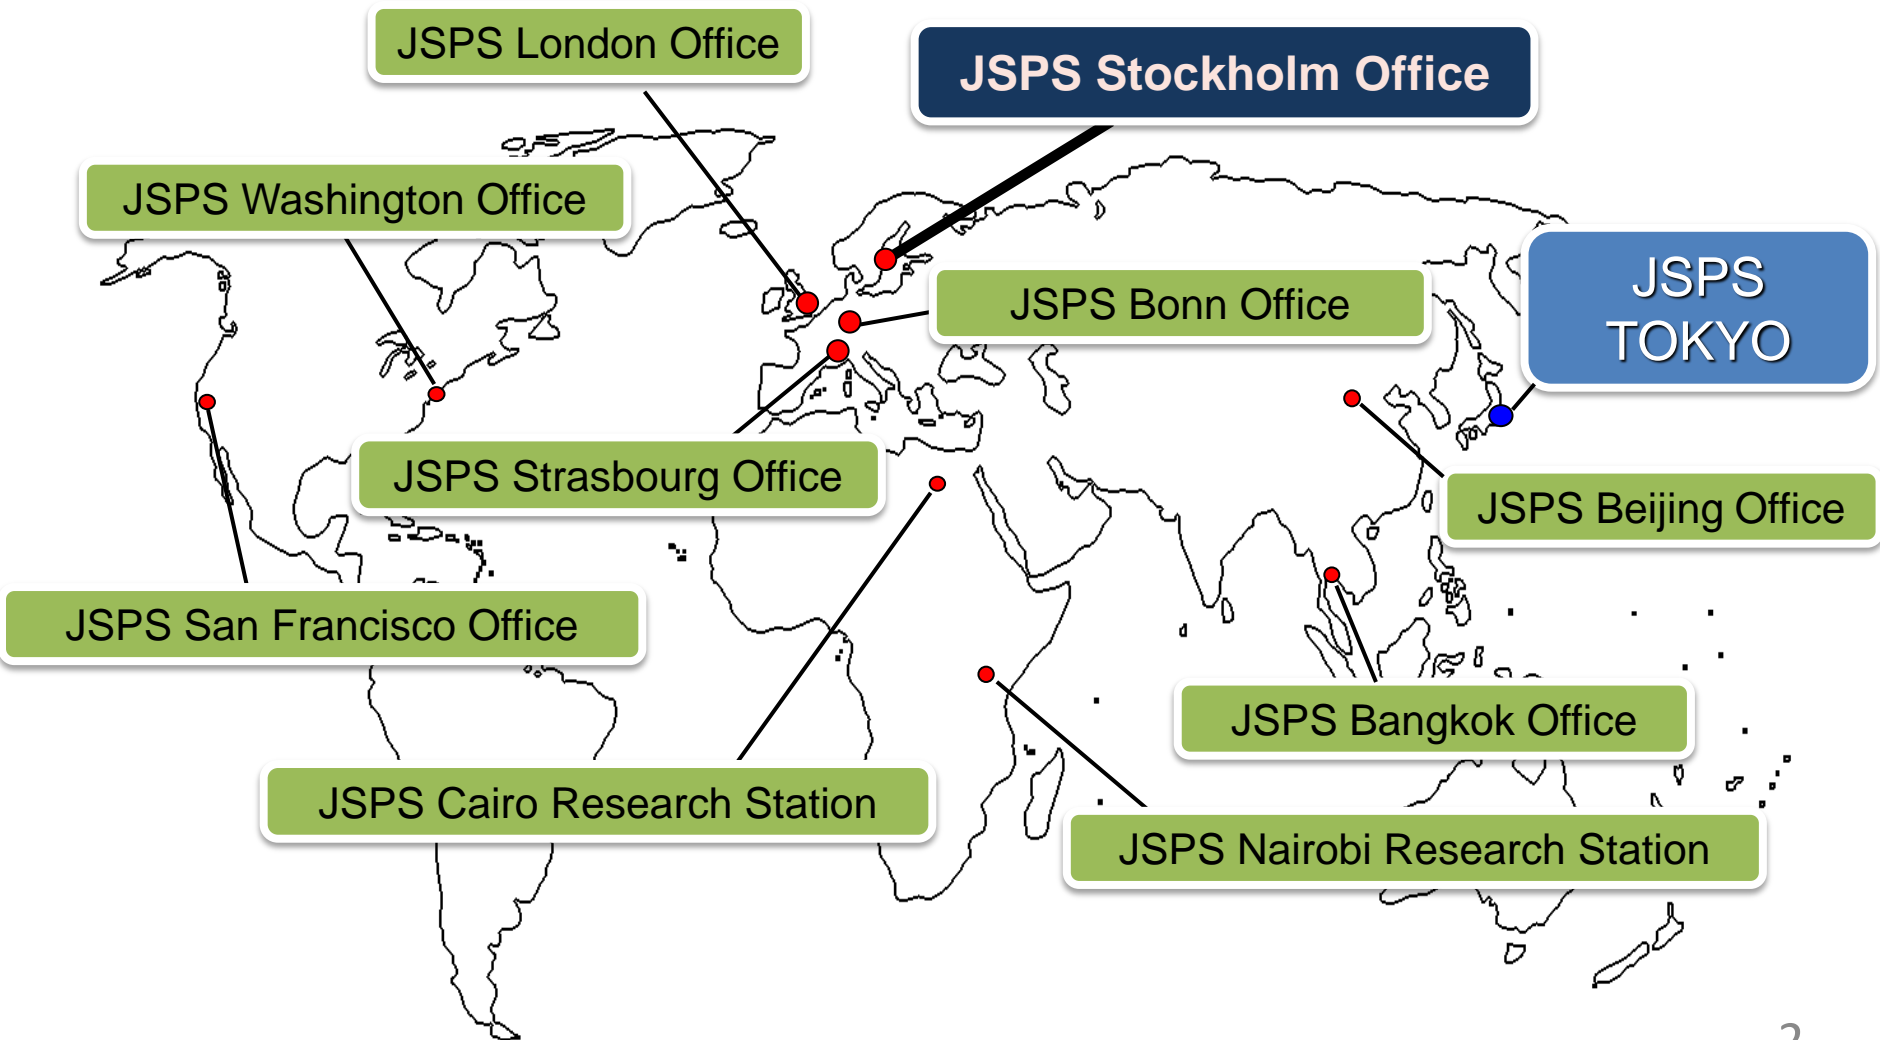

AKA-JSPS Seminar 2018
November 6th, 2018

Introduction of Japan Society for the Promotion of Science (JSPS)

**JSPS Stockholm Office
Deputy Director, Takao Yoshihara**

Overview of JSPS Support

- **JSPS** supports *curiosity-driven* research in natural/social sciences, engineering and humanities.
- **JSPS funds**
 - Grant to research projects: Grant-in-Aid:
(**Total, ca. 1.1 billion € /70,000 projects/year**)
 - For researchers at Japanese Institutions, regardless of their nationality.
 - Fellowships: **ca. 6,000** Japanese pre-/post-docs.
 - International collaborations: Bi- & multi-lateral programs
Mobility facilitation by international programs (per year):
ca. 10,000 researchers from pre-docs to professors.

Ten JSPS Overseas Offices and Stations

Mission of JSPS Stockholm Office

**Building robust international cooperative networks
between Japan and Nordic/Baltic countries**

Activities of JSPS Stockholm Office

Project duration: 3 years

Event Information

Date	Event Name	Place	Content
Nov. 13, 2018	KI-Japan Joint Seminar	Stockholm, Sweden	Malaria Research: Innovations and Global Malaria Eradication
Nov. 15-16, 2018	The 2nd Activity Seminar	Gothenburg, Sweden	Environmental Radioactivity-Experience from Japan and Sweden
Nov. 26, 2018	KVA-JSPS Seminar	Stockholm, Sweden	New Windows to the Universe
TBD, 2019	All Alumni Meeting in Finland	Finland	TBD
TBD, 2019	Sweden-Japan Academic Network	Stockholm, Sweden	TBD
Feb. 6, 2019	Norway-Japan Academic Network	Oslo, Norway	TBD
Mar. 15, 2019	Japan Alumni and Researcher Assembly	Copenhagen, Denmark	TBD