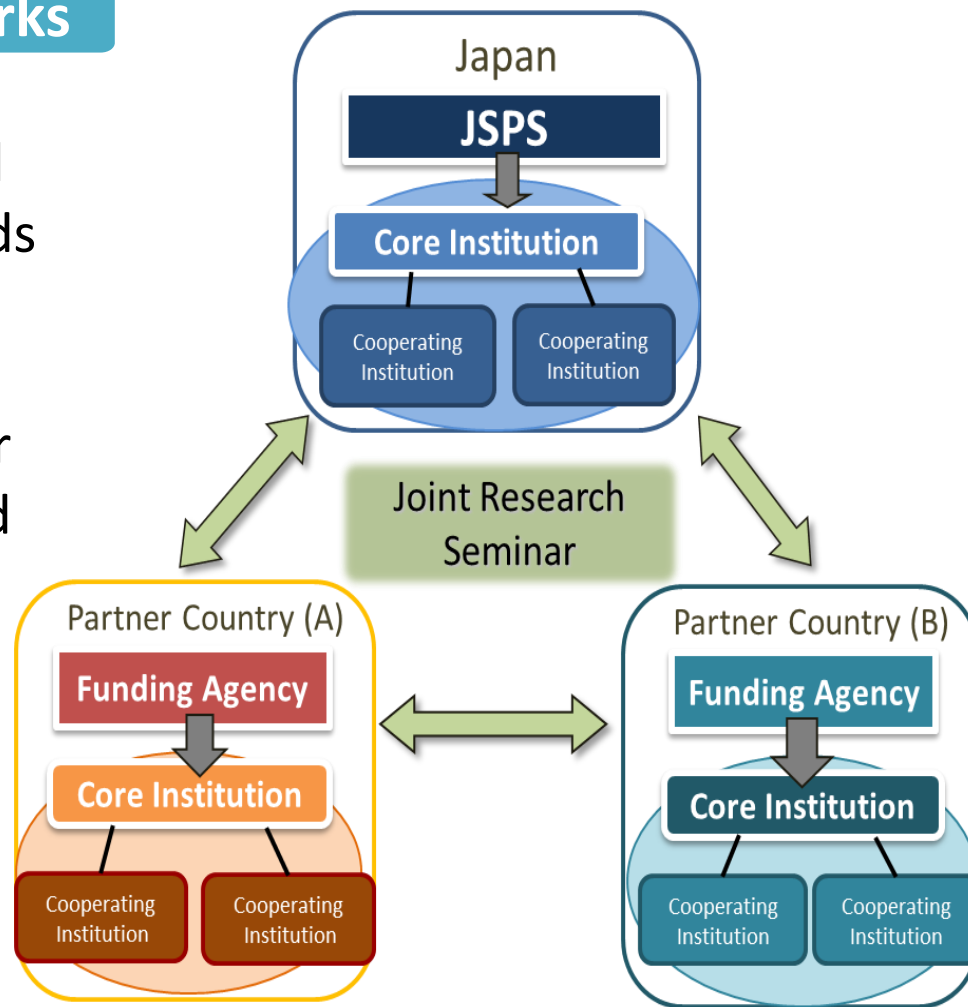

(1) Supporting to hold seminars, symposia and workshops with Nordic/Baltic and Japanese universities

to promote joint research

to stimulate students/researchers exchange

(2) Collaborating with partner institutions

Target: Any country in the world

Objective: Promote international collaboration in cutting edge fields by creating world-class research hubs

Grants: Up to USD 160,000 / year

*Partner institutions are required to cover their own expenses.

Project duration: 5 years

B. Asia-Africa Science Platforms

Target: Asian and/or African countries / regions

Objective: Japanese research institutions take the lead in building research hubs.

Grants: Up to USD 70,000 / year

Project duration: 3 years

Event Information

Date	Event Name	Place	Content
Nov. 13, 2018	KI-Japan Joint Seminar	Stockholm, Sweden	Malaria Research: Innovations and Global Malaria Eradication
Nov. 15-16, 2018	The 2nd Activity Seminar	Gothenburg, Sweden	Environmental Radioactivity-Experience from Japan and Sweden
Nov. 26, 2018	KVA-JSPS Seminar	Stockholm, Sweden	New Windows to the Universe
TBD, 2019	All Alumni Meeting in Finland	Finland	TBD
TBD, 2019	Sweden-Japan Academic Network	Stockholm, Sweden	TBD
Feb. 6, 2019	Norway-Japan Academic Network	Oslo, Norway	TBD
Mar. 15, 2019	Japan Alumni and Researcher Assembly	Copenhagen, Denmark	TBD